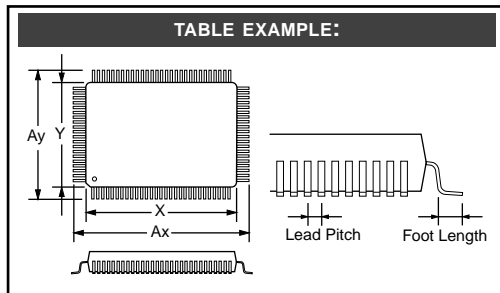

QFP CHIP PACKAGE SPECIFICATIONS – ENGLISH

Ironwood Package Code	Pin Count	Lead Pitch (in)	Body Shape	Lead Tip to Tip Dimensions (in)		Foot Length (in) B	Package Dimensions (in)		Body Material
				Ax	Ay		X	Y	
QFJ48SA	48	0.025	SQR	0.53	0.53	0.025	-	-	Plastic
QFJ52SA	52	0.025	SQR	0.58	0.58	0.025	-	-	Plastic
QFJ52SB	52	0.050	SQR	non-formed		-	-	-	Plastic
QFJ64SA	64	0.050	SQR	1.68	1.68	-	0.90	0.90	Plastic
QFJ68SA	68	0.025	SQR	0.68	0.68	0.025	0.55/0.70	0.55/0.70	Plastic
QFJ68SB	68	0.050	SQR	1.16	1.16	0.060	0.94	.094	-
QFJ84SA	84	0.025	SQR	0.78	0.78	0.025	0.65/0.8	0.65/0.8	Plastic
QFJ84SB	84	0.050	SQR	non-formed		-	-	-	Plastic
QFJ84SC	84	0.040	SQR	-	-	-	-	-	-
QFJ84SD	84	0.025	SQR	non-formed		-	-	-	-
QFJ84SE	84	0.025	SQR	0.81	.081	0.015	0.65	0.65	Ceramic
QFJ84SF	84	0.025	SQR	0.90	0.90	0.025	-	-	Plastic
QFJ100SA	100	0.025	SQR	0.88	0.88	0.025	0.75/0.90	0.75/0.90	Plastic
QFJ100SB	100	0.050	SQR	1.68	1.68	0.040	1.35	1.35	Ceramic
QFJ124SA	124	0.025	SQR	0.856	0.856	0.059	1.08	1.08	Plastic
QFJ132SA	132	0.025	SQR	1.08	1.08	0.025	0.95/1.10	0.95/1.10	Plastic
QFJ132SB	132	0.025	SQR	non-formed		-	-	-	Plastic
QFJ140SA	140	0.050	SQR	non-formed		-	1.96	1.96	Plastic
QFJ144SA	144	0.025	SQR	non-formed		-	-	-	Plastic
QFJ148SA	148	0.025	SQR	1.18	1.18	0.025	0.95/1.10	0.95/1.10	Plastic
QFJ164SA	164	0.025	SQR	1.28	1.28	0.025	1.15/1.30	1.15/1.30	Plastic
QFJ172SA	172	0.025	SQR	1.61	1.61	0.016	1.15	1.15	Plastic
QFJ172SB	172	0.025	SQR	non-formed		-	2.50	2.50	Plastic
QFJ172SC	172	0.025	SQR	non-formed		-	1.18	-	-

Ironwood Package Code	Pin Count	Lead Pitch (in)	Body Shape	Lead Tip to Tip Dimensions (in)		Foot Length (in) B	Package Dimensions (in)		Body Material
				Ax	Ay		X	Y	
QFJ172SD	172	0.025	SQR	1.33	1.33	0.012	1.18	1.18	Ceramic
QFJ196SA	196	0.025	SQR	1.48	1.48	0.025	1.35/1.50	1.35/1.50	Plastic
QFJ196SB	196	0.025	SQR	non-formed		-	1.35	1.35	Plastic
QFJ196SC	196	0.025	SQR	non-formed		-	2.50	2.50	Plastic
QFJ200SA	200	0.025	SQR	1.56	1.56	0.025	1.37	1.37	Plastic
QFJ228SA	228	0.025	SQR	non-formed		-	1.55	1.55	Plastic
QFJ256SA	256	0.020	SQR	1.805	1.805	0.040	1.48	1.48	Plastic
QFJ256SB	256	-	SQR	-	-	-	-	-	-
QFJ268RA	268	0.025	REC	2.480	1.830	-	2.230	1.580	-
QFJ304SA	304	0.020	SQR	2.037	2.037	0.037	1.67	1.67	Plastic